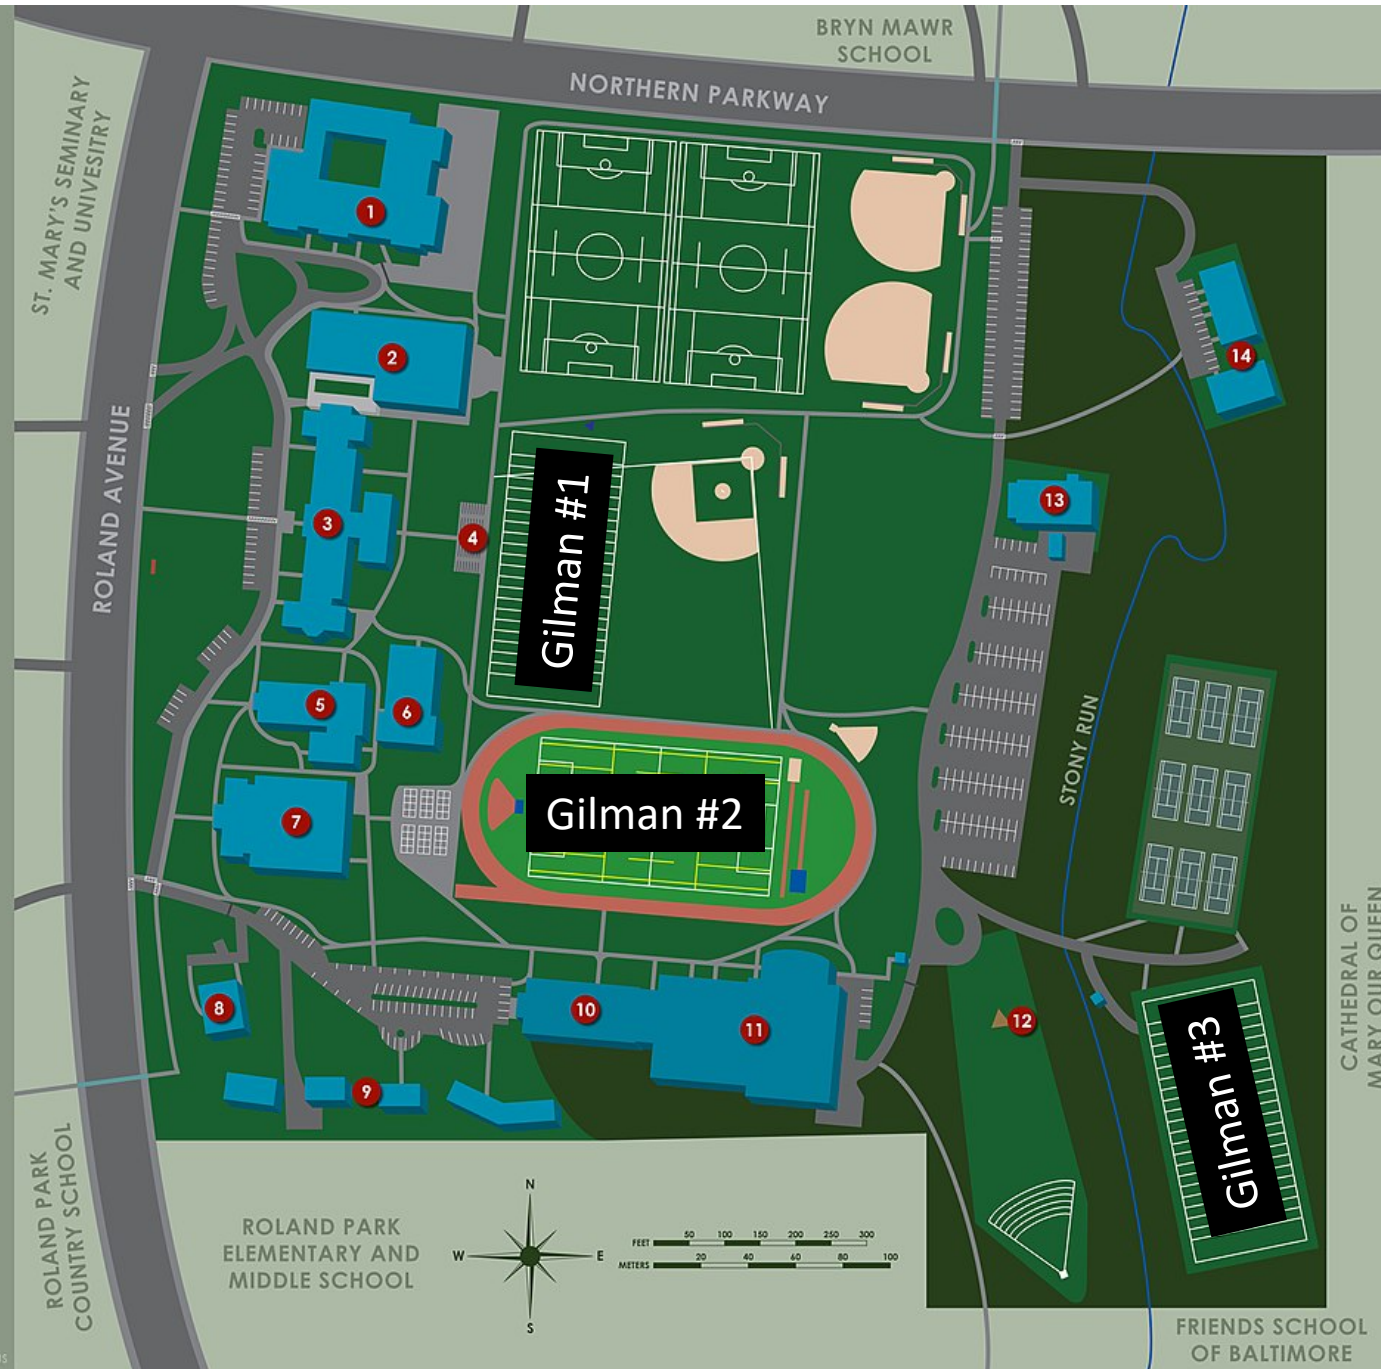

GILMAN SCHOOL

5407 ROLAND AVENUE
BALTIMORE, MARYLAND
68 ACRES

- 1 CALLARD HALL
- 2 LUMEN CENTER
- 3 CAREY HALL
- 4 FOOTBALL BLEACHERS
- 5 ALUMNI AUDITORIUM
- 6 SCIENCE BUILDING
- 7 FINNEY HALL
- 8 HEADMASTER'S HOUSE
- 9 FACULTY RESIDENCES
- 10 OLD GYM
- 11 FINNEY ATHLETIC CENTER
- 12 ALPINE TOWER
- 13 MAINTENANCE BUILDING
- 14 FACULTY RESIDENCES

-  GRASS, TREES, & GARDENS
-  WOODED AREAS
-  ARTIFICIAL TURF
-  BUILDINGS & STRUCTURES
-  PATHS & BLACKTOP
-  ROADWAYS & PARKING LOTS
-  SAND & DIRT
-  RUBBER TRACK

ROLAND PARK
ELEMENTARY AND
MIDDLE SCHOOL

FEET 50 100 150 200 250 300
METERS 20 40 60 80 100